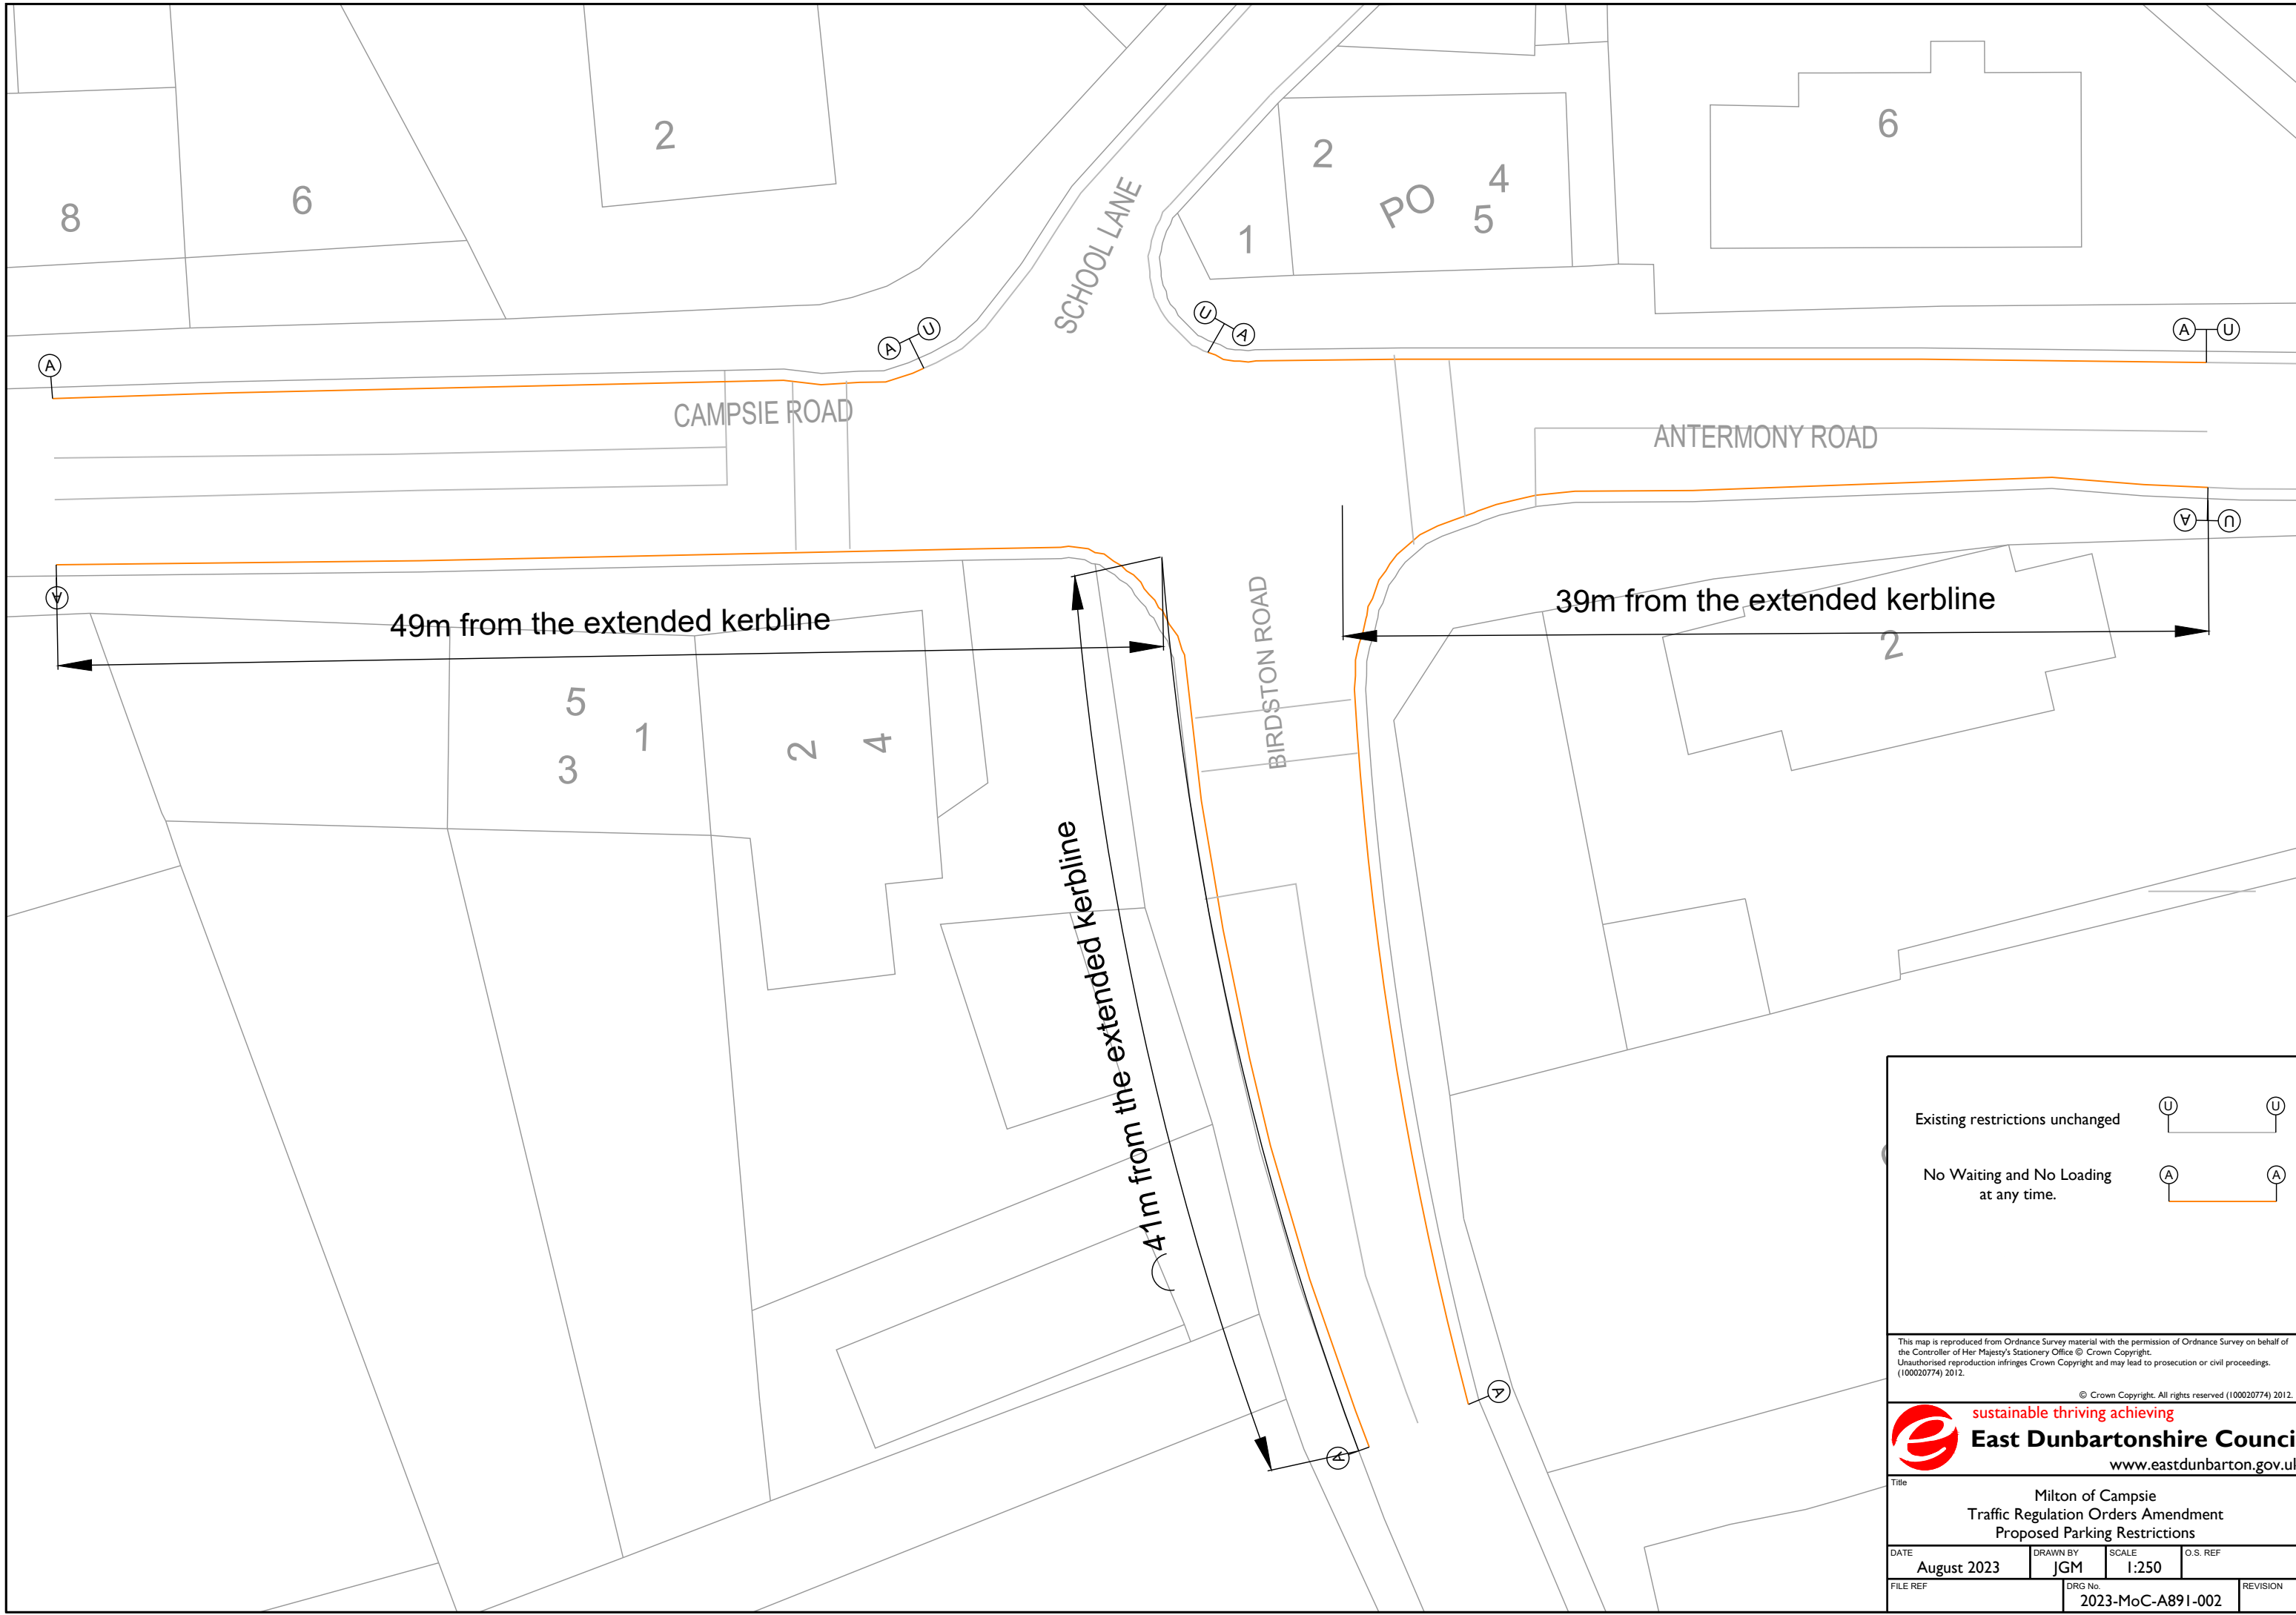

Existing restrictions unchanged

No Waiting and No Loading at any time.

Title
Milton of Campsie
Traffic Regulation Orders Amendment
Proposed Parking Restrictions

DATE August 2023	DRAWN BY JGM	SCALE 1:250	O.S. REF
FILE REF	DRG No. 2023-MoC-A891-002	REVISION